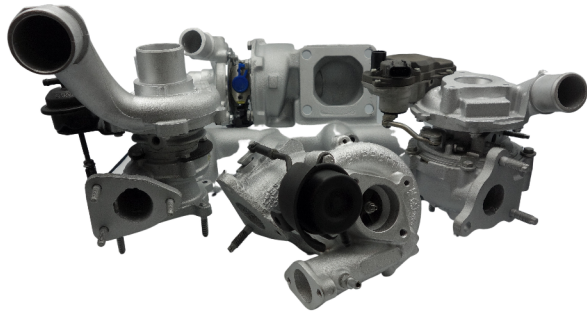

✕ Dakro®

12/24 months
guarantee
unlimited mileage

Service time 1-5 days

(depending on parts' availability)

- Bosch PDE Unit Injectors • VP29/30 VP44 Injection Pumps •
- Turbochargers • ECU Repairs • CR pump shafts •
- Common Rail Pumps • Common Rail Injectors •

Injection Pumps, PDE Injectors, Turbochargers

- ✘ Verification
- ✘ VP29/30 regeneration
- ✘ VP44 regeneration
- ✘ Regeneration on NEW ECU
- ✘ ECU repair
- ✘ Bosch PDE1 and PDE2 regeneration
- ✘ Verification of unit Injectors
- ✘ Complete Turbochargers remanufacture on new cores

Common Rail System: Bosch Delphi Denso Siemens/VDO pumps, injectors and shafts

- ✘ CR pumps testing / verification
- ✘ Complete CR pumps regeneration
- ✘ Solutions for various brands
- ✘ Dedicated parts
- ✘ Authorized devices
- ✘ Pump shafts

- ✘ CR injectors testing / verification
- ✘ Solutions for various brands
- ✘ Dedicated parts
- ✘ Authorized devices
- ✘ Patented remanufacture procedure of CR injectors

- ✘ Bosch EPS815 with Cambox adapter
- ✘ Hartridge HK1400 Universal EUI/EUP Cambox
- ✘ Complete Bosch PDE diagnosis, testing, remanufacture
- ✘ Bosch EPS815 with KMA802/822 test bench
- ✘ VP 29/30 and VP44 calibration / testing procedure
- ✘ Cimat CMT48 VSR Horizontal balancing machine
- ✘ G3-min-Flow (air) flow bench
- ✘ Turbochargers balancing, geometry calibration, flow measurements