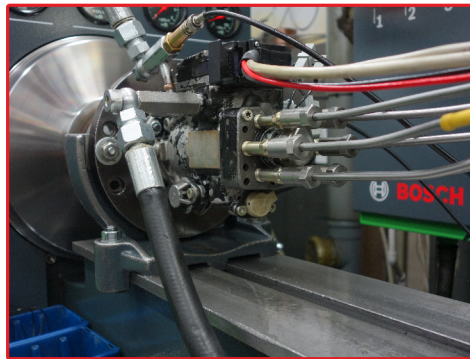

Injection Pumps, PDE Injectors, Turbochargers

- ✘ Verification
- ✘ VP29/30 regeneration
- ✘ VP44 regeneration
- ✘ Regeneration on NEW ECU
- ✘ ECU repair
- ✘ Bosch PDE1 and PDE2 regeneration
- ✘ Verification of unit Injectors
- ✘ Complete Turbochargers remanufacture on new cores

Common Rail System: Bosch Delphi Denso Siemens/VDO pumps, injectors and shafts

- ✘ CR pumps testing / verification
- ✘ Complete CR pumps regeneration
- ✘ Solutions for various brands
- ✘ Dedicated parts
- ✘ Authorized devices
- ✘ Pump shafts

- ✘ CR injectors testing / verification
- ✘ Solutions for various brands
- ✘ Dedicated parts
- ✘ Authorized devices
- ✘ Patented remanufacture procedure of CR injectors

- ✘ Bosch EPS815 with Cambox adapter
- ✘ Hartridge HK1400 Universal EUI/EUP Cambox
- ✘ Complete Bosch PDE diagnosis, testing, remanufacture
- ✘ Bosch EPS815 with KMA802/822 test bench
- ✘ VP 29/30 and VP44 calibration / testing procedure
- ✘ Cimat CMT48 VSR Horizontal balancing machine
- ✘ G3-min-Flow (air) flow bench
- ✘ Turbochargers balancing, geometry calibration, flow measurements

Common Rail System: Carbon Zapp & Hartridge test benches

- ✘ Coding of Bosch, Delphi, Denso and Siemens injectors
- ✘ Carbon Zapp MTBr multi-purpose test bench
- ✘ Hartridge IFT-200 test bench
- ✘ Carbon Zapp DCDSr CRDI Simulator
- ✘ CR pumps & injectors testing