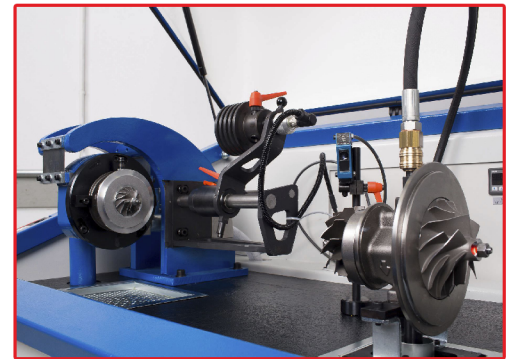

Common Rail System: Bosch Delphi Denso Siemens/VDO pumps, injectors and shafts

- ✘ CR pumps testing / verification
- ✘ Complete CR pumps regeneration
- ✘ Solutions for various brands
- ✘ Dedicated parts
- ✘ Authorized devices
- ✘ Pump shafts

- ✘ CR injectors testing / verification
- ✘ Solutions for various brands
- ✘ Dedicated parts
- ✘ Authorized devices
- ✘ Patented remanufacture procedure of CR injectors

- ✘ Bosch EPS815 with Cambox adapter
- ✘ Hartridge HK1400 Universal EUI/EUP Cambox
- ✘ Complete Bosch PDE diagnosis, testing, remanufacture
- ✘ Bosch EPS815 with KMA802/822 test bench
- ✘ VP 29/30 and VP44 calibration / testing procedure
- ✘ Cimat CMT48 VSR Horizontal balancing machine
- ✘ G3-min-Flow (air) flow bench
- ✘ Turbochargers balancing, geometry calibration, flow measurements

Common Rail System: Carbon Zapp & Hartridge test benches

- ✘ Coding of Bosch, Delphi, Denso and Siemens injectors
- ✘ Carbon Zapp MTBr multi-purpose test bench
- ✘ Hartridge IFT-200 test bench
- ✘ Carbon Zapp DCDSr CRDI Simulator
- ✘ CR pumps & injectors testing