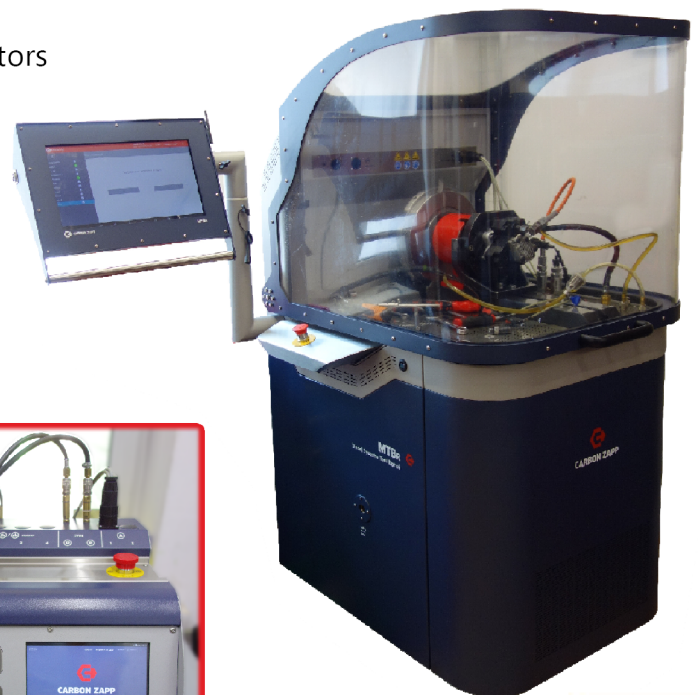

Common Rail System: Bosch Delphi Denso Siemens/VDO pumps, injectors and shafts

- ✘ CR pumps testing / verification
- ✘ Complete CR pumps regeneration
- ✘ Solutions for various brands
- ✘ Dedicated parts
- ✘ Authorized devices
- ✘ Pump shafts

- ✘ CR injectors testing / verification
- ✘ Solutions for various brands
- ✘ Dedicated parts
- ✘ Authorized devices
- ✘ Patented remanufacture procedure of CR injectors

- ✘ Bosch EPS815 with Cambox adapter
- ✘ Hartridge HK1400 Universal EUI/EUP Cambox
- ✘ Complete Bosch PDE diagnosis, testing, remanufacture
- ✘ Bosch EPS815 with KMA802/822 test bench
- ✘ VP 29/30 and VP44 calibration / testing procedure
- ✘ Cimat CMT48 VSR Horizontal balancing machine
- ✘ G3-min-Flow (air) flow bench
- ✘ Turbochargers balancing, geometry calibration, flow measurements

Common Rail System: Carbon Zapp & Hartridge test benches

- ✘ Coding of Bosch, Delphi, Denso and Siemens injectors
- ✘ Carbon Zapp MTBr multi-purpose test bench
- ✘ Hartridge IFT-200 test bench
- ✘ Carbon Zapp DCDSr CRDI Simulator
- ✘ CR pumps & injectors testing